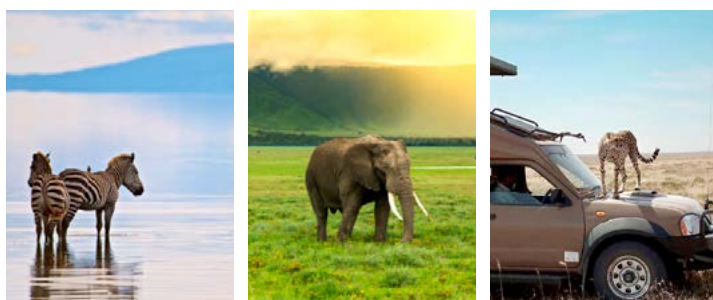

PARADISE & WILDERNESS
Hotels · Resorts · Lodges · Camps · Safaris
www.paradise-wilderness.com

CONTACTS

WhatsApp: +255 789 467746

Email: sales@paradise-wilderness.com

Contact info